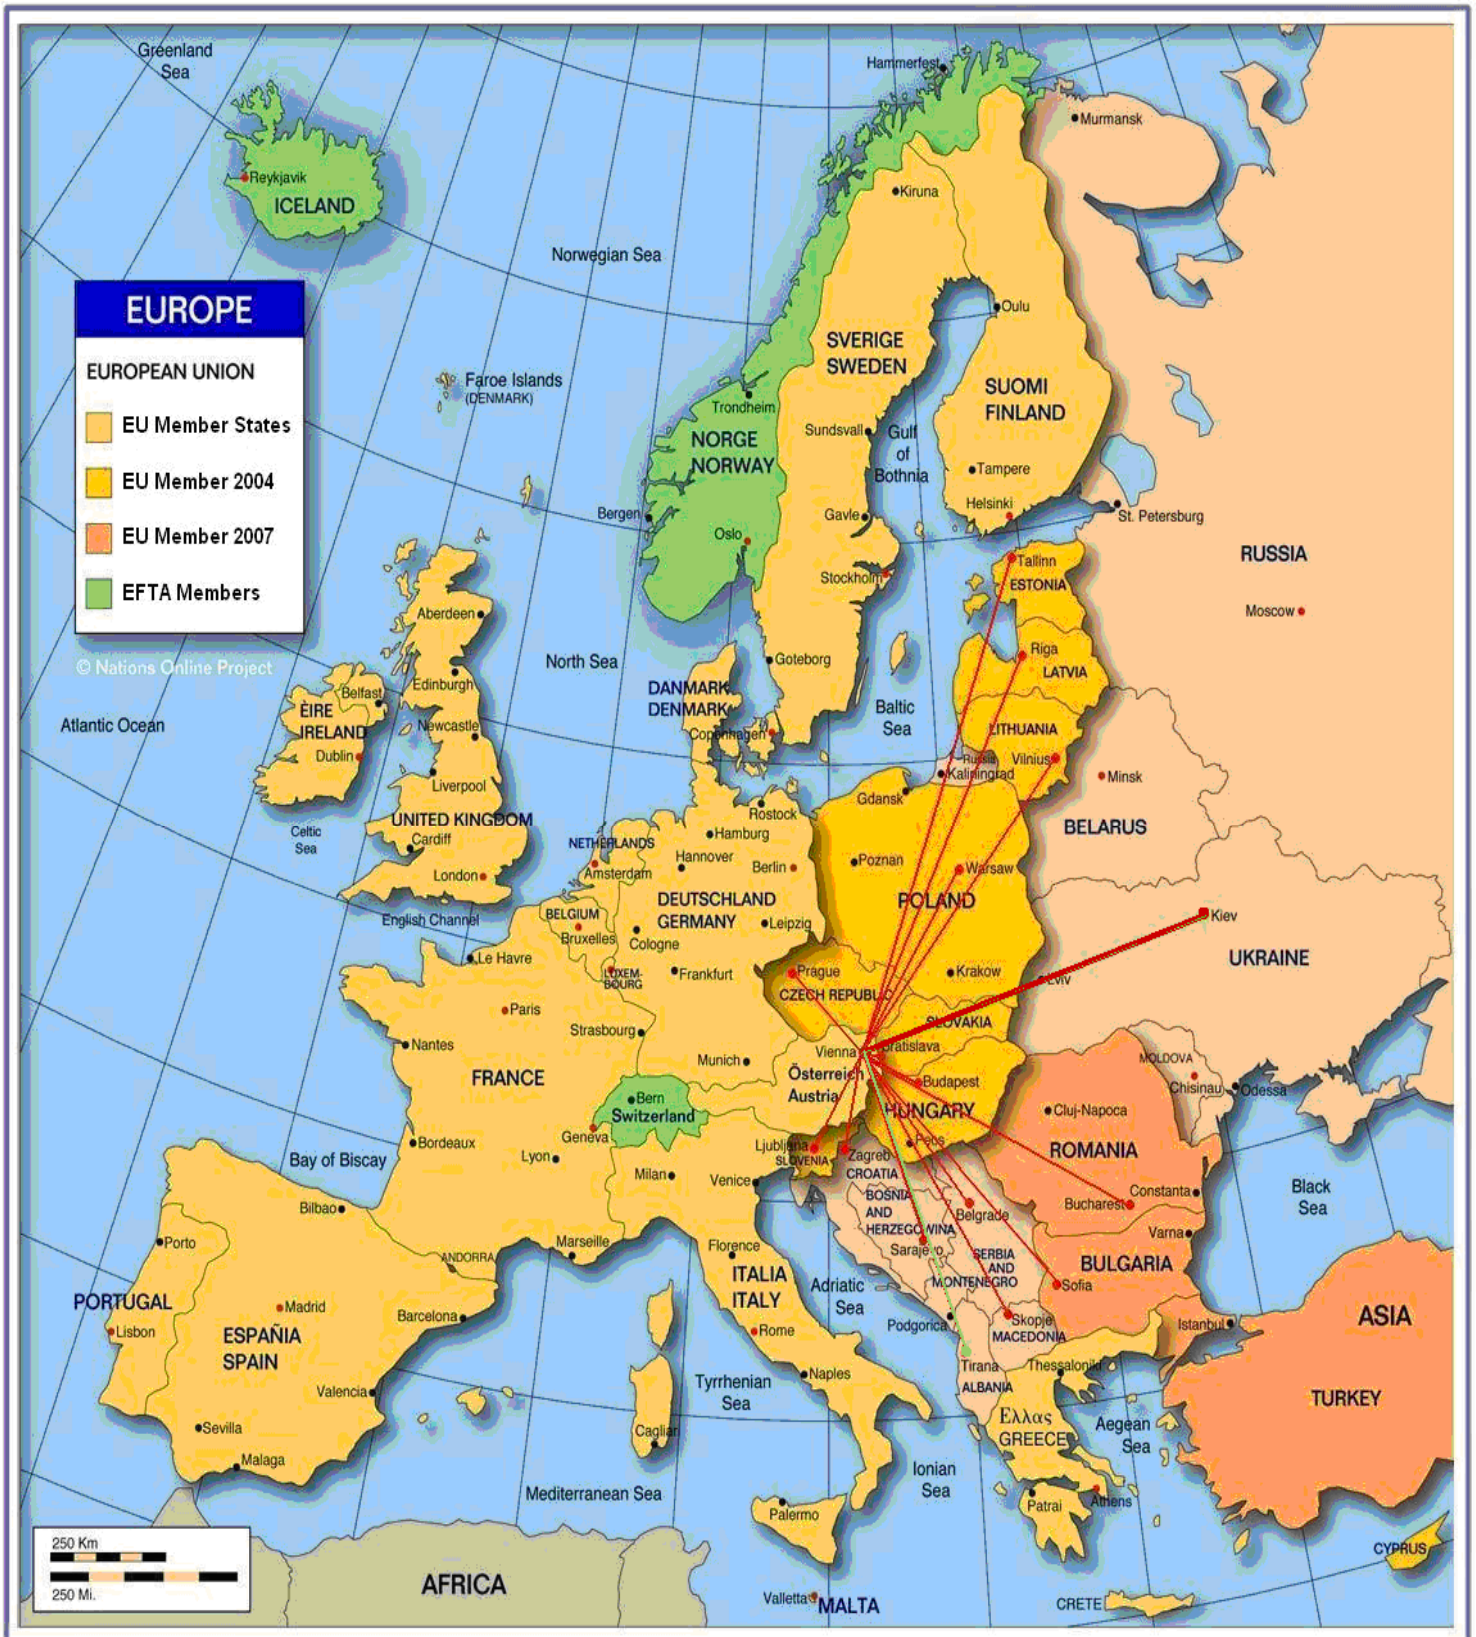

trailfracht
Internationale Spedition
Vienna / Austria

www.trailfracht.com

AIRFREIGHT

TRAILFRACHT AUSTRIA WAS FOUNDED 1981 AND IS AN INDEPENDENT COMPANY

AIRFREIGHT LONG EXPERIENCE AND CLOSE COOPERATION WITH ALL MAJOR AIRLINES ENABLES US TO OFFER AS WELL COMPETITIVE RATES AND HIGHEST SERVICE LEVEL

IATA AGENT WE ARE IATA AGENT
CUSTOMS WE ARE HOLDING A BROKER LICENSE
WAREHOUSE BONDED WAREHOUSE AT THE AIRPORT VIENNA
INLAND WAREHOUSE AT OUR HEAD-OFFICE IN WIENER NEUDORF

HIGHLIGHT

HIGHLIGHT

VIENNA IS THE HUB/PLATFORM FOR THE FORMER EASTERN COUNTRIES

CZECH (PRG) – SLOVAKIA (BTS) – HUNGARY (BUD) – SLOVENIA (LJU) = EEC COUNTRIES
POLAND (WAW) – LITHUANIA (VNO) – LATVIA (RIX) – ESTONIA (TLL) = EEC COUNTRIES
BULGARIA (SOF) RUMANIA (BUH) = EEC COUNTRIES
SERBIA/MONTENEGRO (BEG) – CROATIA (ZAG) – BOSNIA/HERZEGOWINA (SJJ) = NON EEC COUNTRIES
UKRAINE (IEV) = NON EEC COUNTRIES